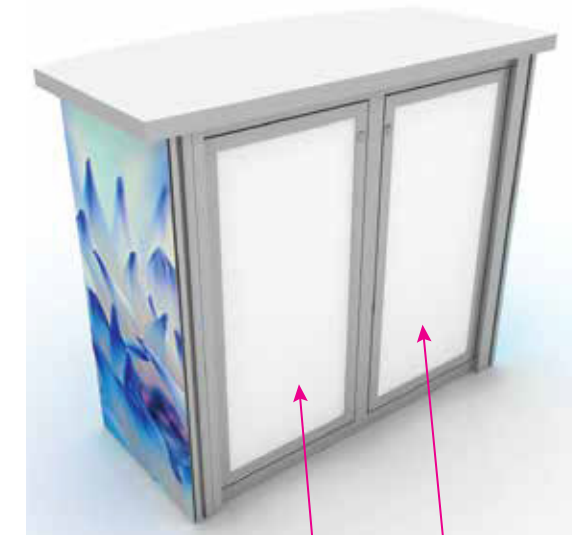

Graphic Template  
10 x 10 Inline Exhibit  
SEG Graphics,  
Sintra Door and Panel

Graphic Template  
 10 x 10 Inline Exhibit  
 GOD-1558 Reception Counter  
 SEG Version

NOTE:  
 1/2" of graphic perimeter  
 is hidden by extrusion

NOTE: All Raster Art (jpg, tiff,psd, png, etc.) must be at least 100 dpi at print size.

Graphic Template  
10 x 10 Inline Exhibit  
GOD-1558 Reception Counter  
Sintra Version

NOTE:  
1/2" of graphic perimeter  
is hidden by extrusion