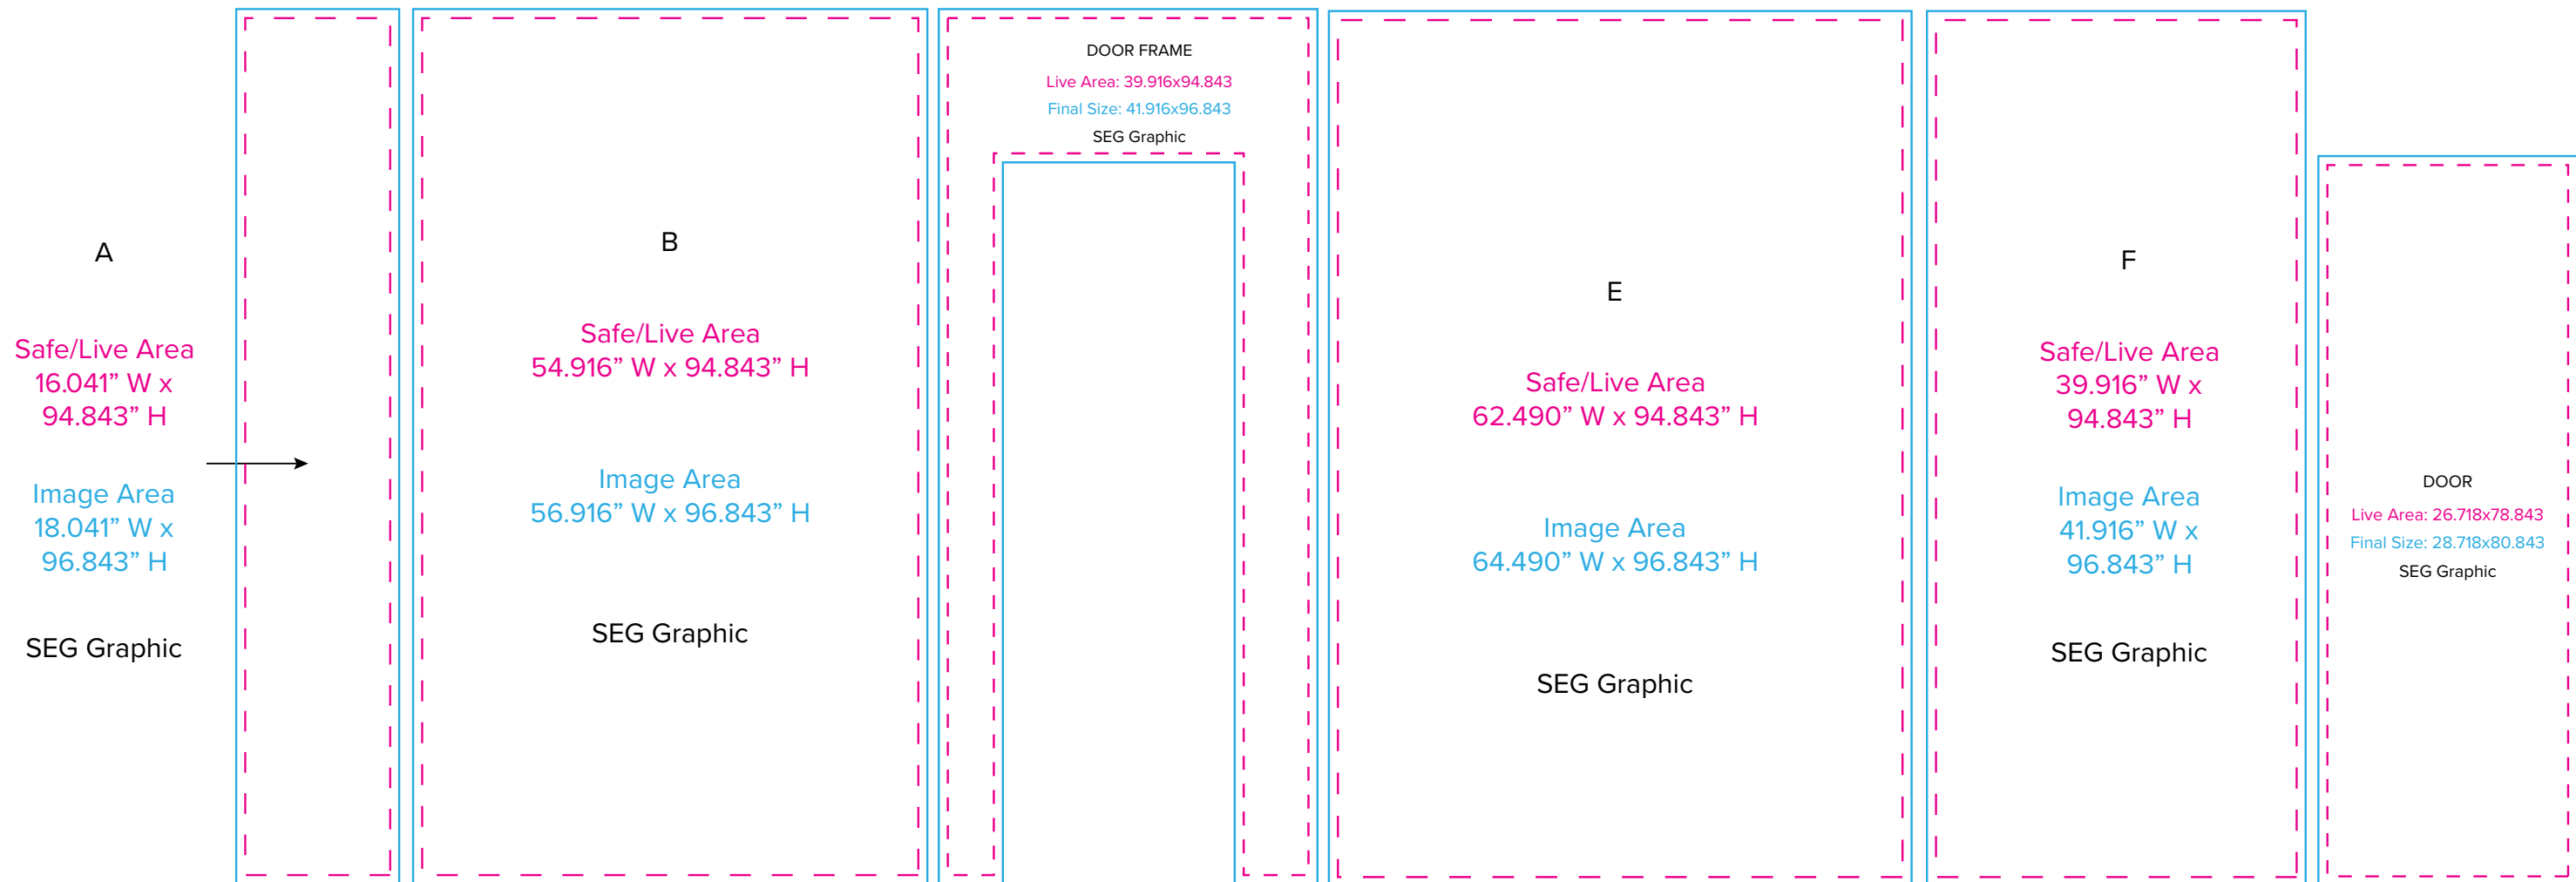

Graphic Template  
10 x 10 Inline Exhibit  
SEG Graphics,  
Sintra Door and Panel

Graphic Template  
 10 x 10 Inline Exhibit  
 GOD-1558 Reception Counter  
 SEG Version

NOTE:  
 1/2" of graphic perimeter  
 is hidden by extrusion

NOTE: All Raster Art (jpg, tiff,psd, png, etc.) must be at least 100 dpi at print size.

Graphic Template  
10 x 10 Inline Exhibit  
GOD-1558 Reception Counter  
Sintra Version

NOTE:  
1/2" of graphic perimeter  
is hidden by extrusion

NOTE: All Raster Art (jpg, tiff,psd, png, etc.) must be at least 100 dpi at print size.