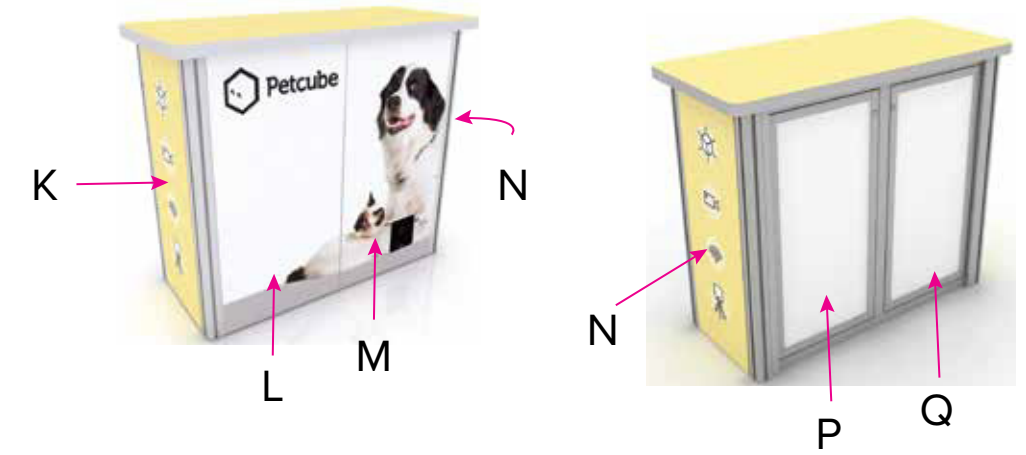

Graphic Template  
10 x 10 Inline Exhibit  
SEG Graphics,  
Sintra Door and Panel

Graphic Template  
 10 x 10 Inline Exhibit  
 GOD-1558 Reception Counter  
 SEG Version

NOTE:  
 1/2" of graphic perimeter  
 is hidden by extrusion

NOTE: All Raster Art (jpg, tiff,psd, png, etc.) must be at least 100 dpi at print size.

Graphic Template  
10 x 10 Inline Exhibit  
GOD-1558 Reception Counter  
Sintra Version

NOTE:  
1/2" of graphic perimeter  
is hidden by extrusion