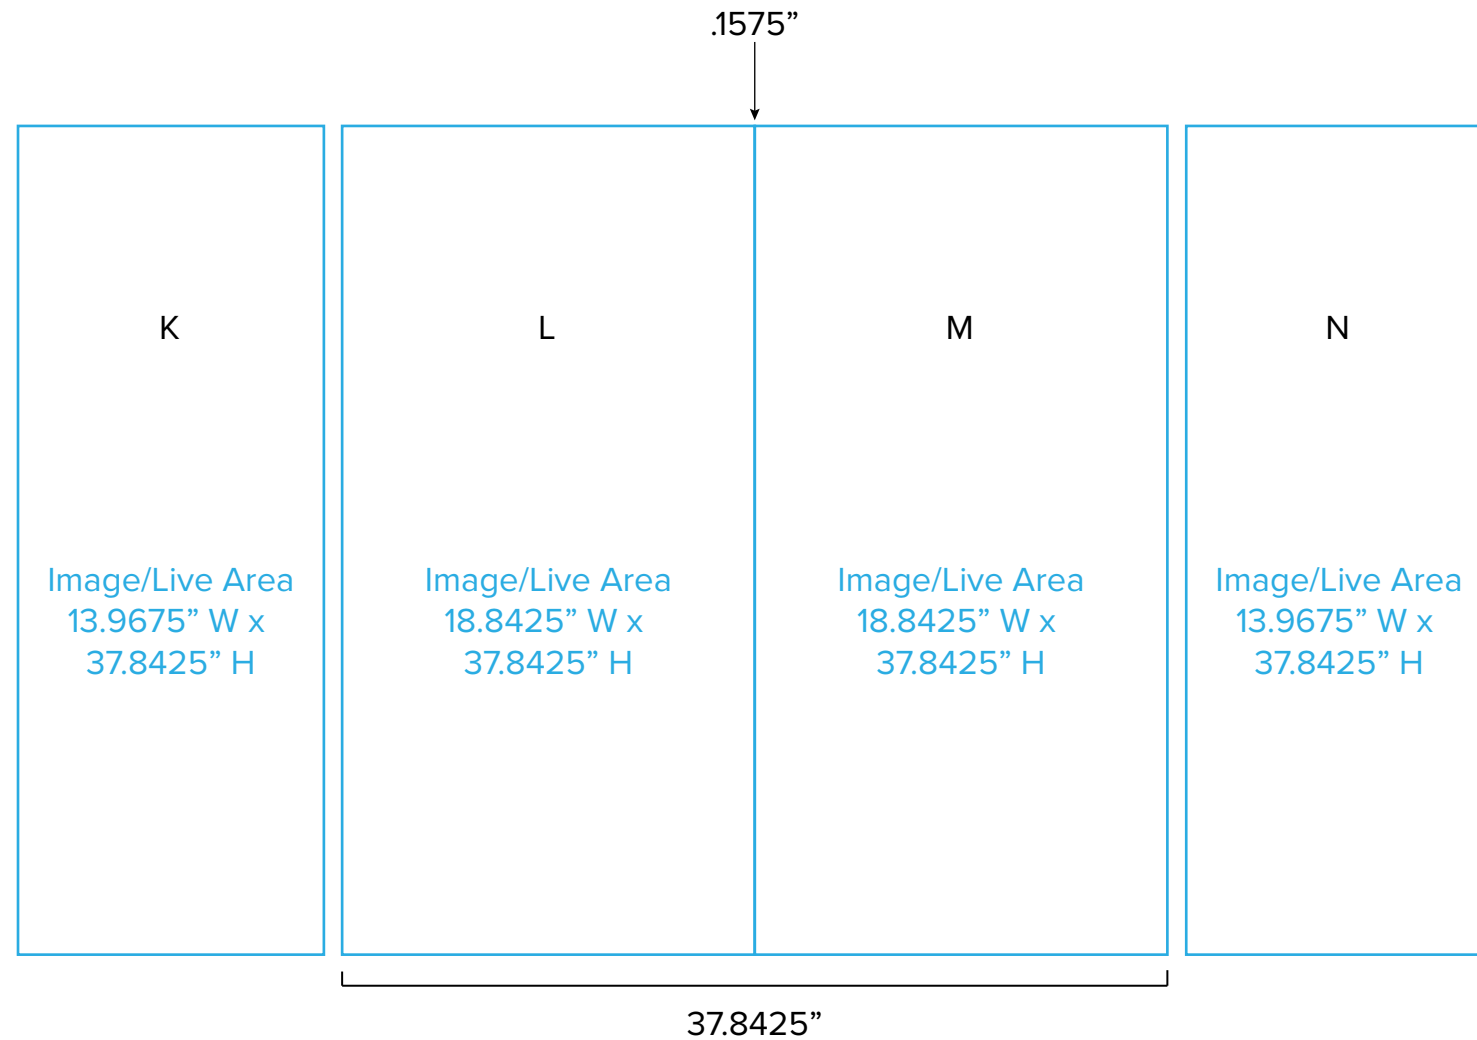

Graphic Template  
10 x 10 Inline Exhibit  
SEG Graphics,  
Sintra Door and Panel

Graphic Template  
 10 x 10 Inline Exhibit  
 GOD-1558 Reception Counter  
 SEG Version

NOTE:  
 1/2" of graphic perimeter  
 is hidden by extrusion

NOTE: All Raster Art (jpg, tiff,psd, png, etc.) must be at least 100 dpi at print size.

Graphic Template  
10 x 10 Inline Exhibit  
GOD-1558 Reception Counter  
Sintra Version

NOTE:  
1/2" of graphic perimeter  
is hidden by extrusion

NOTE: All Raster Art (jpg, tiff,psd, png, etc.) must be at least 100 dpi at print size.