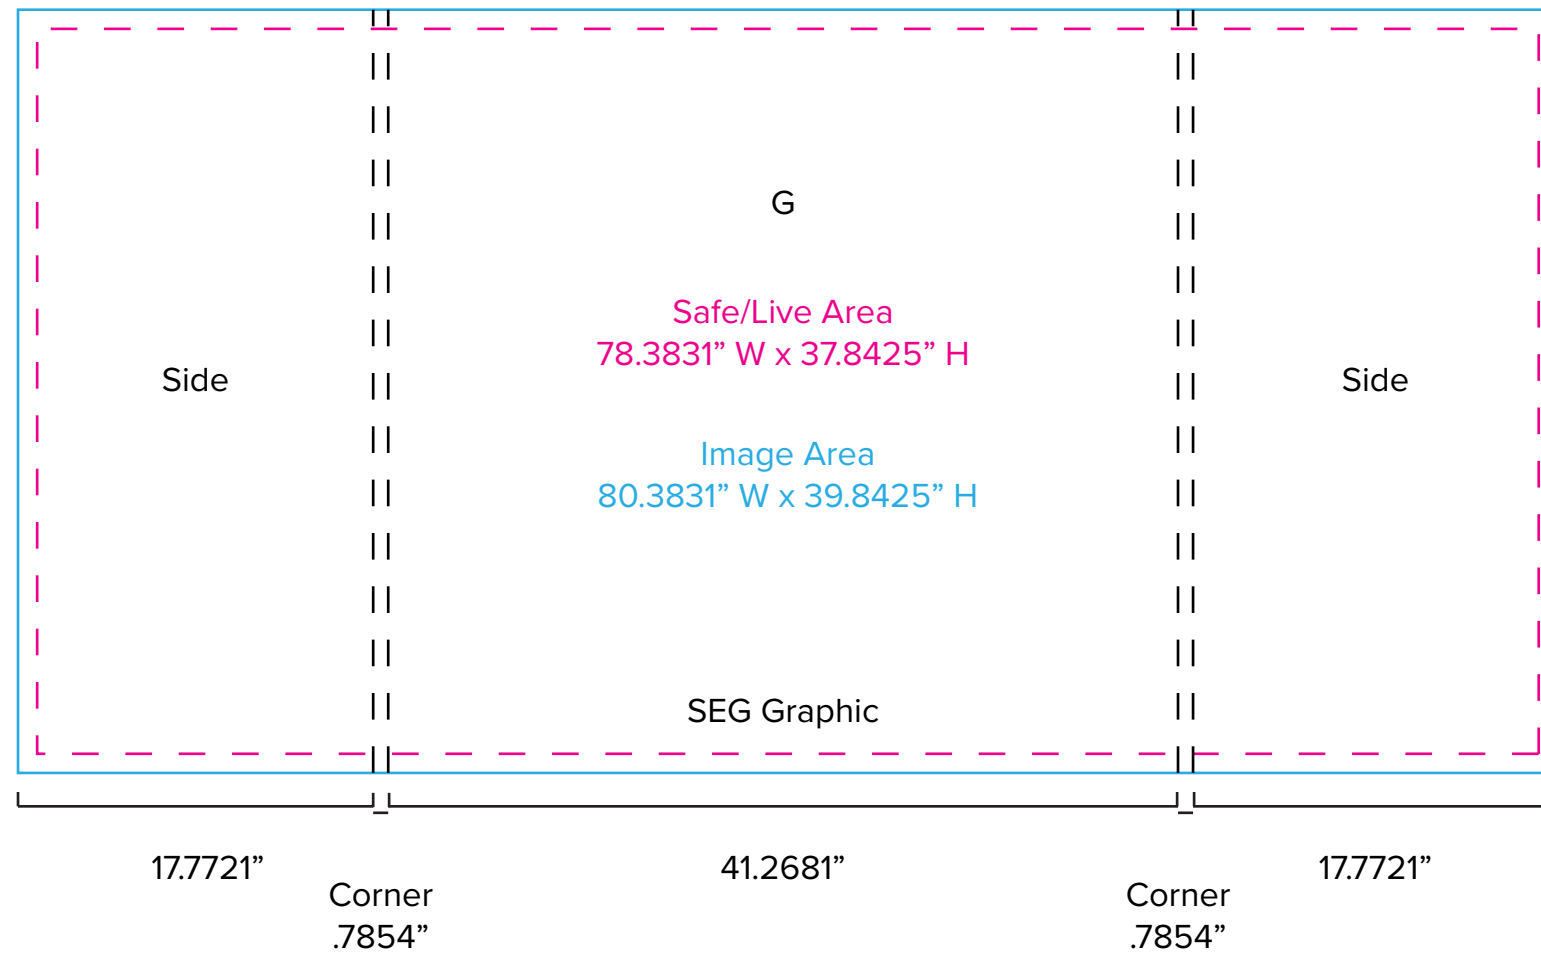

Graphic Template  
10 x 10 Inline Exhibit  
SEG Graphics,  
Sintra Door and Panel

Graphic Template  
 10 x 10 Inline Exhibit  
 GOD-1558 Reception Counter  
 SEG Version

NOTE:  
 1/2" of graphic perimeter  
 is hidden by extrusion

NOTE: All Raster Art (jpg, tiff,psd, png, etc.) must be at least 100 dpi at print size.

Graphic Template  
10 x 10 Inline Exhibit  
GOD-1558 Reception Counter  
Sintra Version

NOTE:  
1/2" of graphic perimeter  
is hidden by extrusion

NOTE: All Raster Art (jpg, tiff,psd, png, etc.) must be at least 100 dpi at print size.